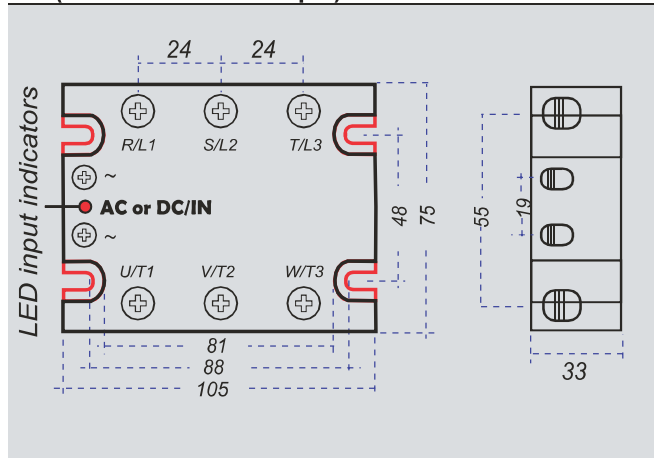

### Size(same for DC and AC input)

### Images and size

Model: MW-L-150  
Size: 150mm\*88mm\*35mm  
For 10 amps/25 amps SSR  
Mounting method: Panel mount only

Model: MW-E-105  
Size: 105mm\*74mm\*40mm  
For 10 amps/25 amps SSR  
Mounting method: Panel mount and din rail mount

Model: MW-H-110  
Size: 110mm\*80mm\*80mm  
For 40 amps SSR  
Mounting method: Panel mount and din rail mount  
Compatible with 8cm\*8cm fans

Model: MW-H-150  
Size: 150mm\*80mm\*80mm  
For 60 amps SSR  
Mounting method: Panel mount and din rail mount  
Compatible with 8cm\*8cm fans

Model: MW-Y-110  
Size: 110mm\*125mm\*135mm  
For 80 amps SSR  
Mounting method: Panel mount only  
Compatible with 12cm\*12cm fans