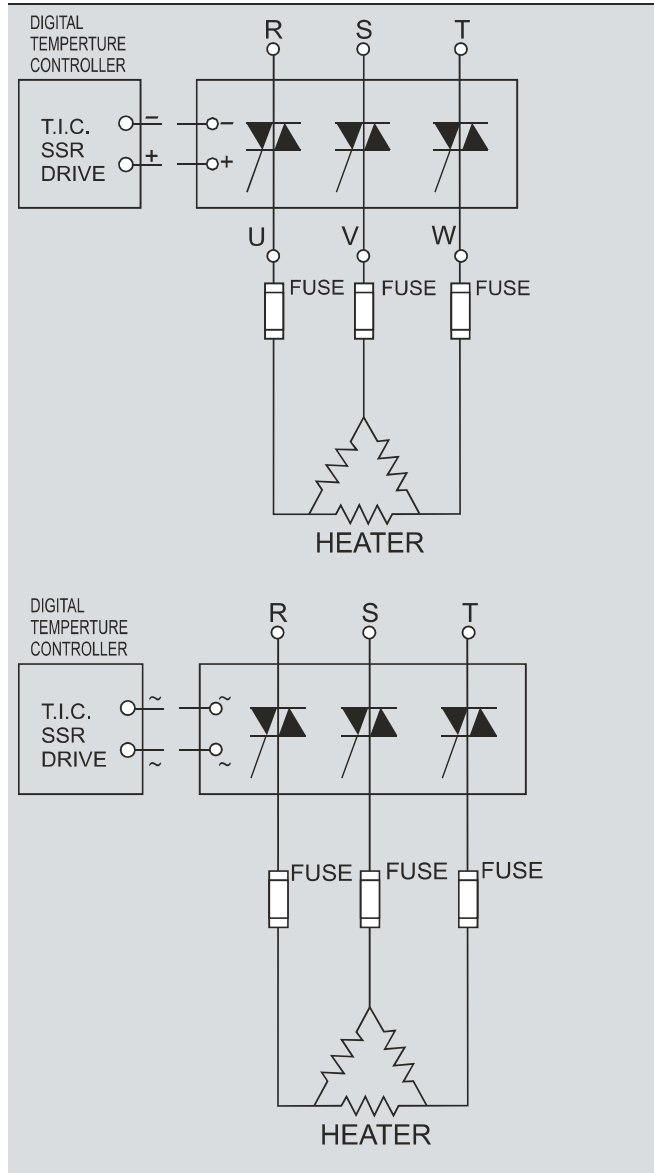

### Size(same for DC and AC input)

### Connection

### Images and size

Model: MW-L-150  
Size: 150mm\*88mm\*35mm  
For 10 amps/25 amps SSR  
Mounting method: Panel mount only

Model: MW-E-105  
Size: 105mm\*74mm\*40mm  
For 10 amps/25 amps SSR  
Mounting method: Panel mount and din rail mount